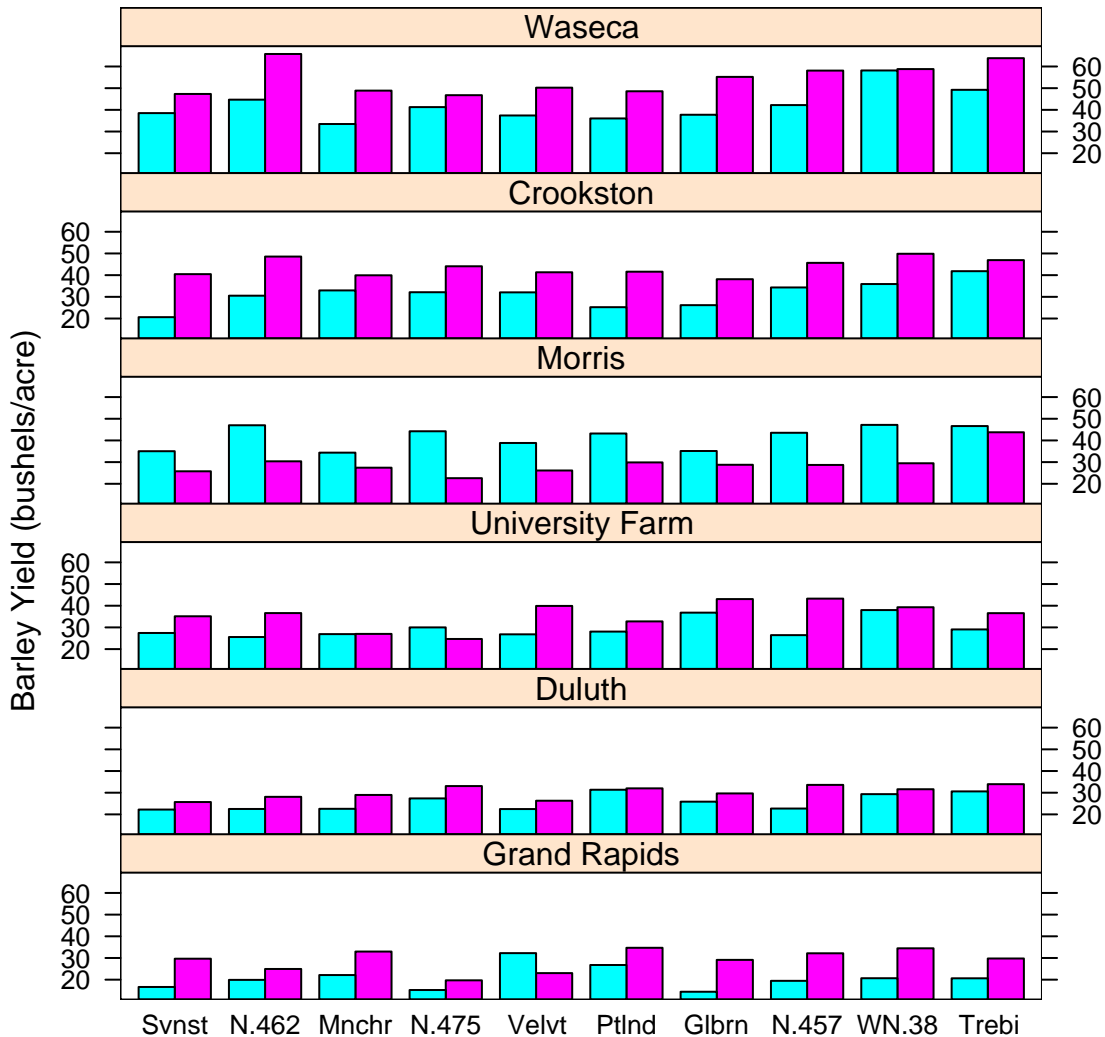

# Yearly Sunspots

1700 1750 1800 1850 1900 1950 2000

1700 1750 1800 1850 1900 1950 2000

1932 ○  
1931 ○

Barley Yield (bushels/acre)