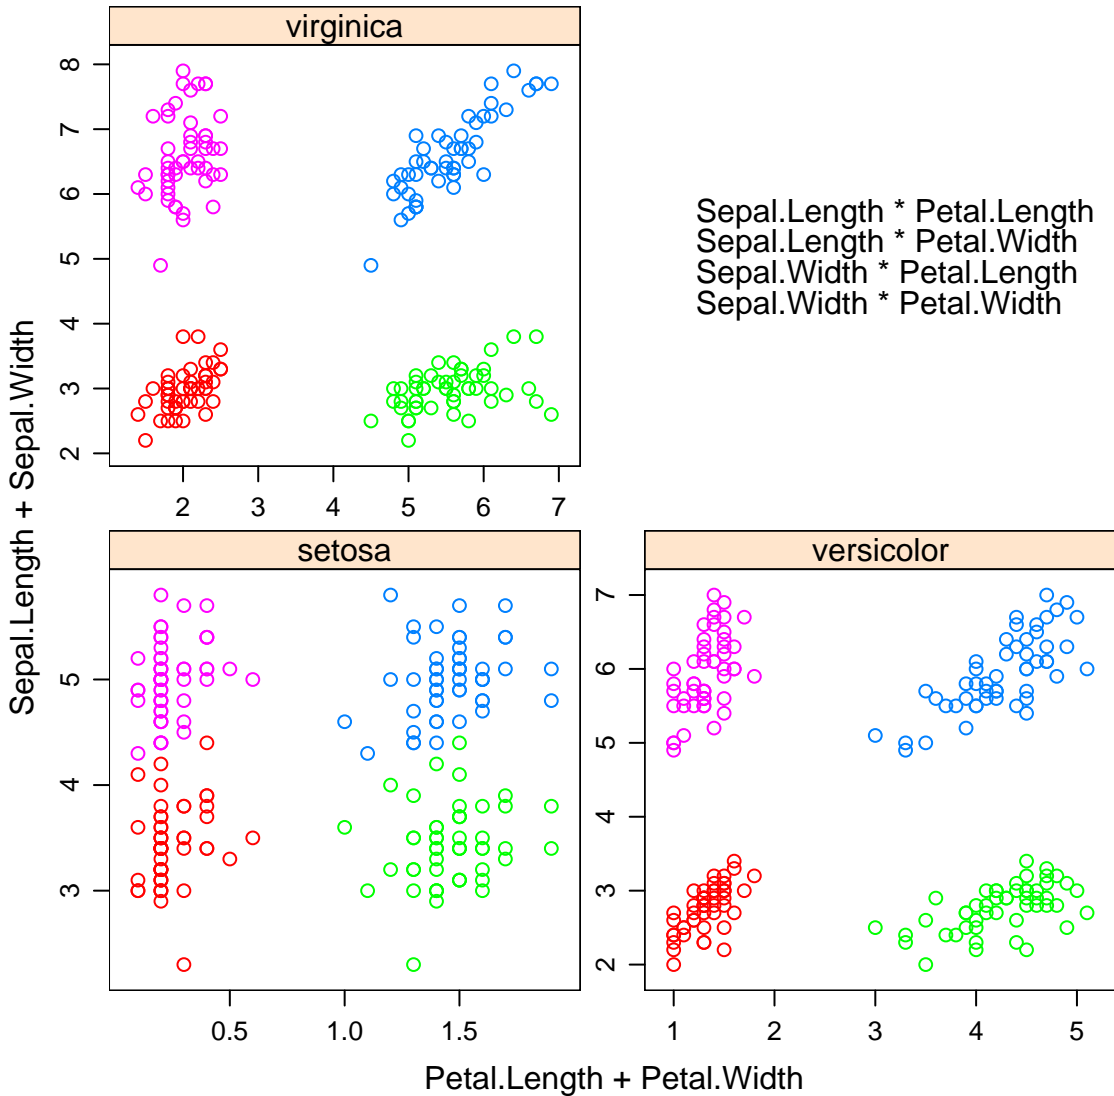

# Yearly Sunspots

1700 1750 1800 1850 1900 1950 2000

1700 1750 1800 1850 1900 1950 2000

1932 ○  
1931 ○

Barley Yield (bushels/acre)