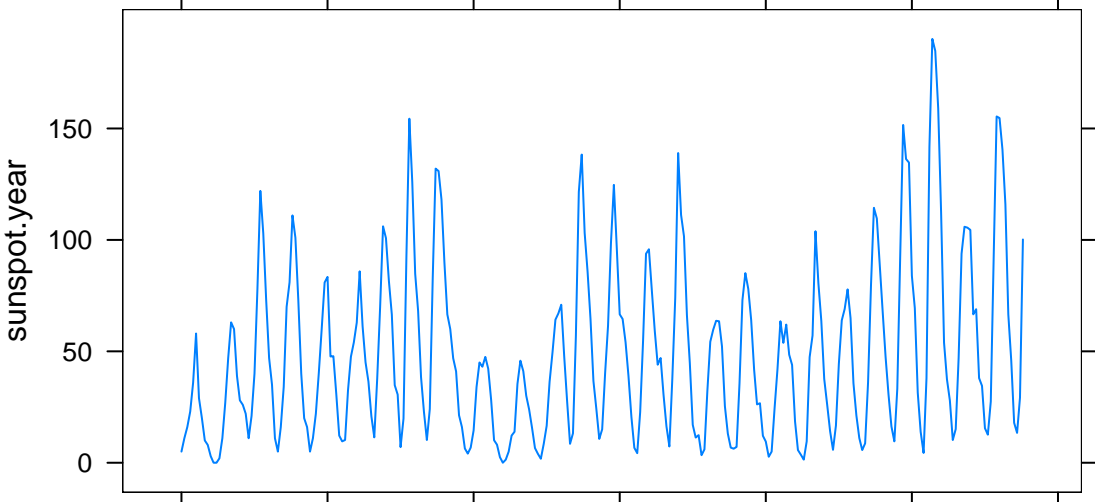

# Yearly Sunspots

1700 1750 1800 1850 1900 1950 2000

1700 1750 1800 1850 1900 1950 2000

1932 ○  
1931 ○

Barley Yield (bushels/acre)