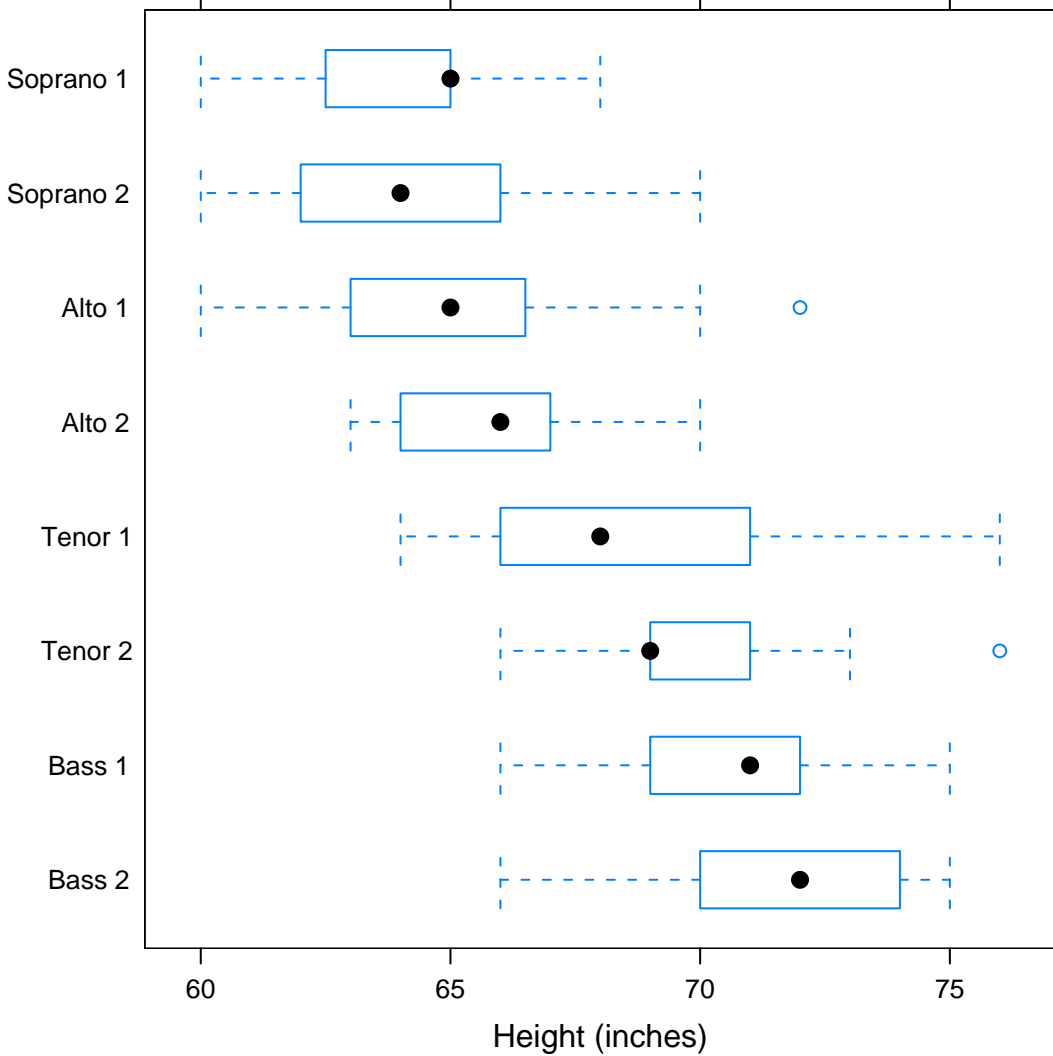

# Yearly Sunspots

1700 1750 1800 1850 1900 1950 2000

1700 1750 1800 1850 1900 1950 2000

1932 ○  
1931 ○

Barley Yield (bushels/acre)