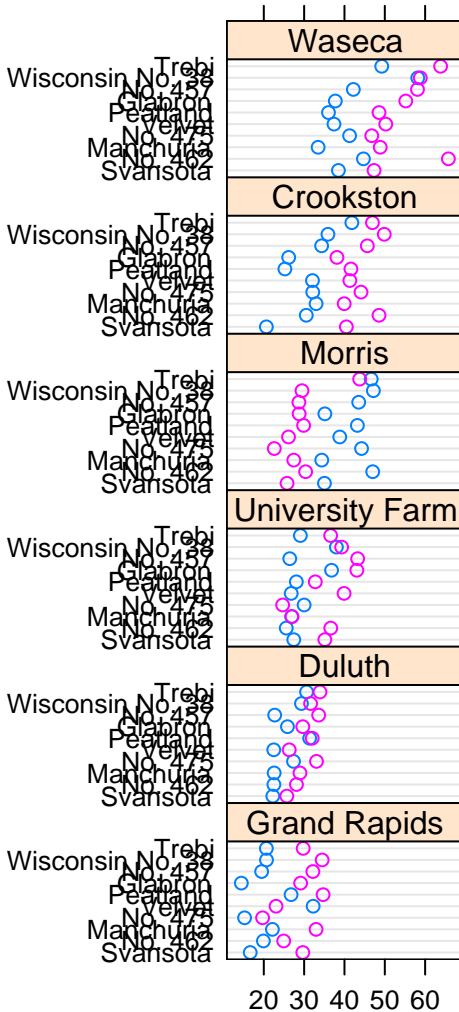

# Yearly Sunspots

1700 1750 1800 1850 1900 1950 2000

1700 1750 1800 1850 1900 1950 2000

1932 ○  
1931 ○

Barley Yield (bushels/acre)