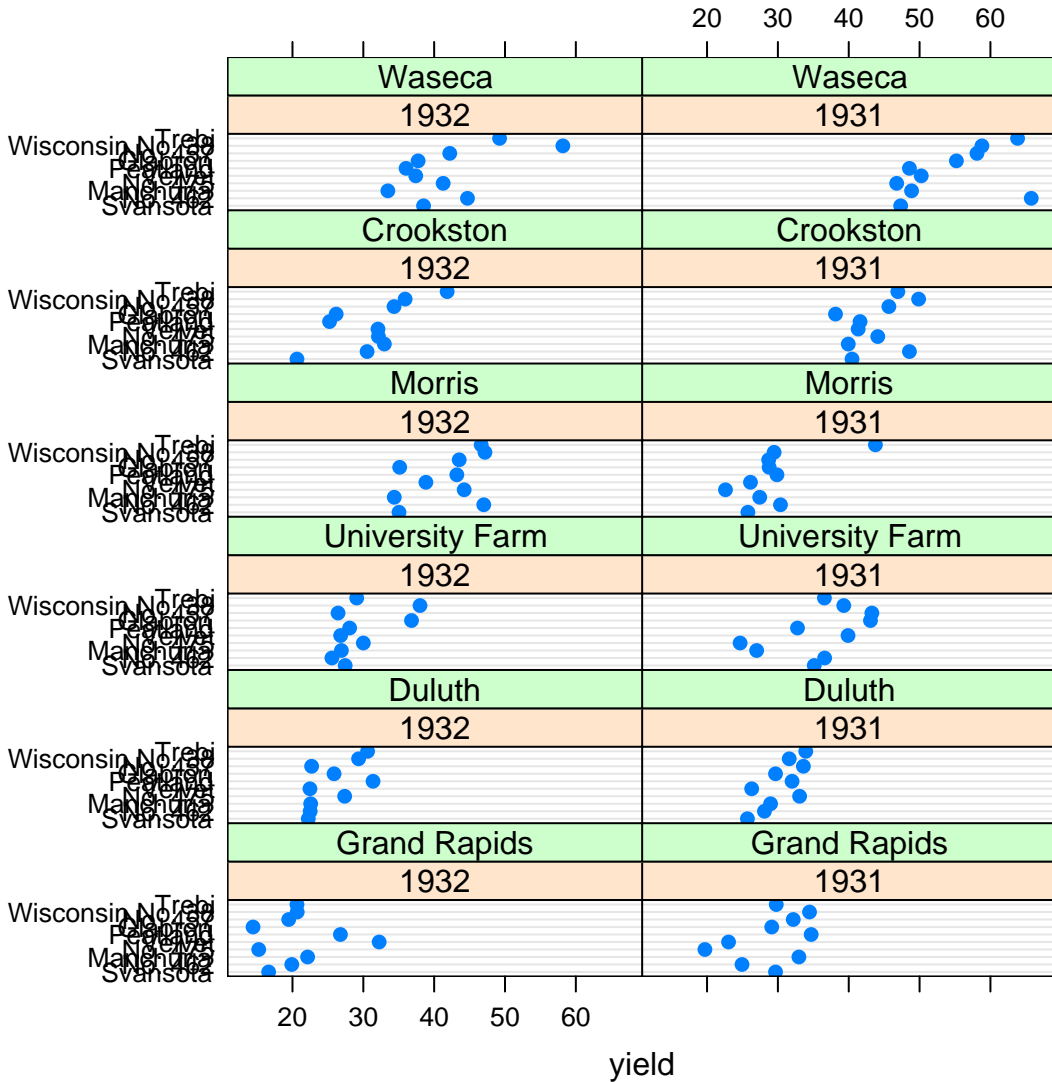

# Yearly Sunspots

1700 1750 1800 1850 1900 1950 2000

1700 1750 1800 1850 1900 1950 2000

1932 ○  
1931 ○

Barley Yield (bushels/acre)