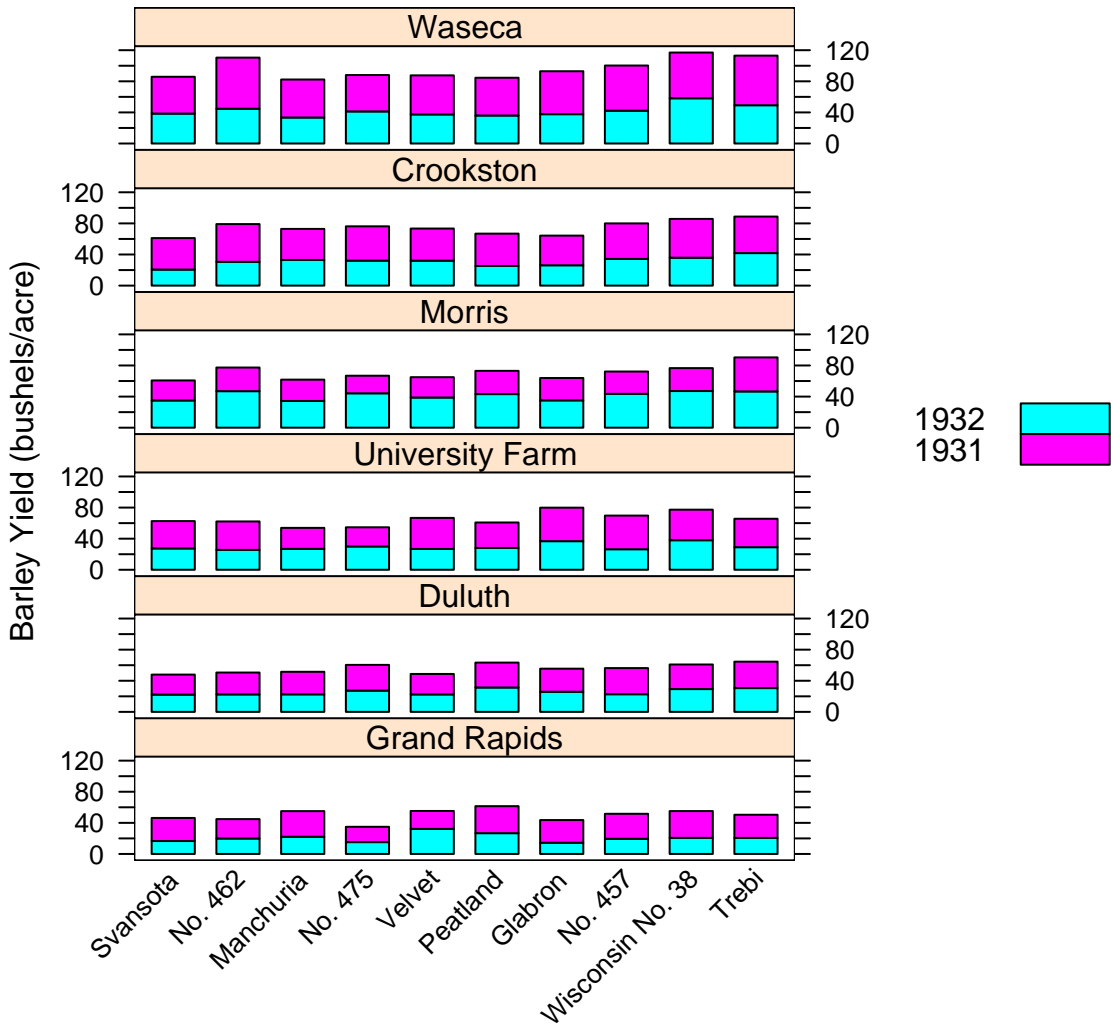

# Yearly Sunspots

1700 1750 1800 1850 1900 1950 2000

1700 1750 1800 1850 1900 1950 2000

1932 ○  
1931 ○

Barley Yield (bushels/acre)